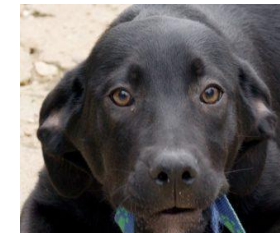

SCOOBY-MED- SBT

Handsome Scooby SBT stands 46cm tall. Brindle and white- friendly other dogs. Happy boy loves fuss- 3 years

PALLO- MED- GSDX

lovely Pallo,med boy with Black/white/ tan coat – 3 yrs- Likes dogs/kids. Mini GSD x unusual colours. Needs another dog

KOKO-MED-RED SETTER/POINTER

Stunning Koko liver rough coat Pointer x Red Setter puppy boy. Lovely markings. Fantastic temperament -Friendly likes dogs- 8 months.

JANE- MED -PUP

B&W small pup grow to medium. Mini lab look a like with white chest- good other dogs/cats - loving lap dog

CLARENCE- SBT

Gorgeous Clarence black& white – friendly inquisitive boy, 3 years stands at 44 cms Likes other dogs & older kids-

PUPPIES

WE HAVE LOTS OF PUPPIES ON OUR WEBSITE

WE NEED SECURE GARDENS & CHILDREN OVER 6 YEARS THESE PUPS CAN NOT BE LEFT SO NO FULL TIME WORKERS PLEASE